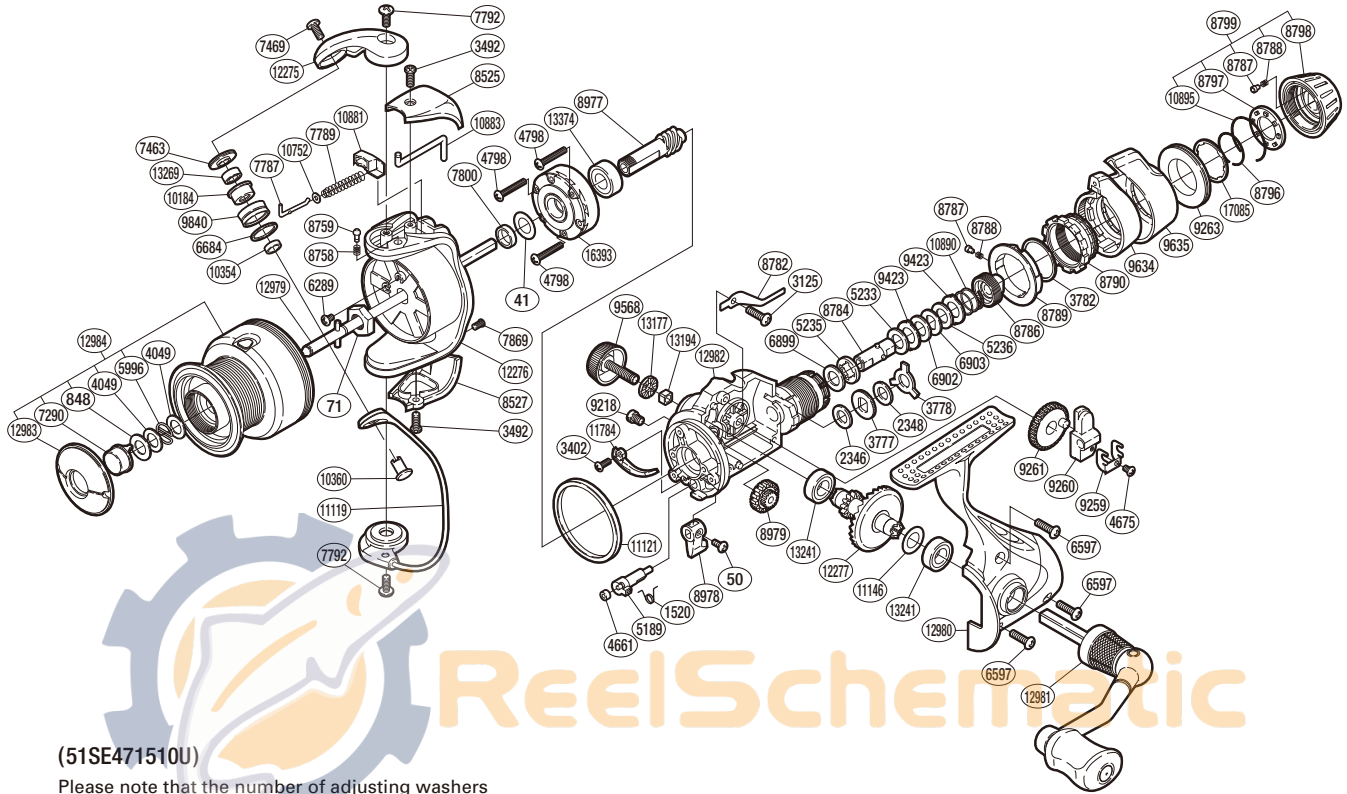

SHIMANO

SYMETRE

SY-1500RJ

(51SE471510U)

Please note that the number of adjusting washers may not be the same as shown in the exploded views. (Adjustment will vary with each individual product.)

Part No.	Description	Part No.	Description	Part No.	Description
RD 0041	Washer	RD 7787	Bail Spring Guide A	RD 9635	Fightin' Lever Outer
RD 0050	Screw	RD 7789	Bail Spring	RD 9840	Line Roller
RD 0071	Rotor Nut	RD 7792	Screw	RD10184	Line Roller Bushing
RD 0848	Washer	RD 7800	Rotor Ring	RD10354	Bearing Spacer
RD 1520	Anti-Reverse Cam Spring	RD 7869	Screw	RD10360	Line Roller Support
RD 2346	Drag Washer	RD 8525	Bail Spring Cover	RD10752	Spring Guide A Support
RD 2348	Drag Washer	RD 8527	Bail Hold Support Guard	RD10881	Bail Spring Seat
RD 3125	Screw	RD 8758	Click Spring	RD10883	Bail Trip Lever
RD 3402	Screw	RD 8759	Click Pin	RD10890	Drag Coil Spring
RD 3492	Screw	RD 8782	Drag Click	RD10895	Click Plate Retainer
RD 3777	Click Gear	RD 8784	Drag Shaft A	RD11119	Bail Assembly
RD 3778	Eared Washer	RD 8786	Pressure Screw	RD11121	Friction Ring
RD 3782	Fightin' Pressure Screw Washer	RD 8787	Click Pin	RD11146	Washer
RD 4049	Washer	RD 8788	Click Spring	RD11784	Bail Trip Strike
RD 4661	Anti-Reverse Cam Ring	RD 8789	Lever Click Gear	RD12275	Bail Arm
RD 4675	Screw	RD 8790	Fightin' Pressure Screw	RD12276	Rotor
RD 4798	Screw	RD 8796	Drag Knob Retainer	RD12277	Drive Gear
RD 5189	Anti-Reverse Cam	RD 8797	Click Plate	RD12979	Main Shaft
RD 5233	Drag Washer	RD 8798	Drag Programmer A	RD12980	Side Cover
RD 5235	Drag Shaft B	RD 8799	Drag Programmer Assembly	RD12981	Handle Assembly
RD 5236	Drag Washer	RD 8977	Pinion Gear	RD12982	Body
RD 5996	Locking Spring	RD 8978	Anti-Reverse Lever	RD12983	Push Button Collar
RD 6289	Screw	RD 8979	Idle Gear	RD12984	Spool Assembly
RD 6597	Screw	RD 9218	Oil Cap	RD13177	Handle Screw Cap Spacer
RD 6684	Line Roller Spacer	RD 9259	Oscillating Slider Retainer	RD13194	Handle Screw Lock
RD 6899	Drag Washer	RD 9260	Oscillating Slider	RD13241	Ball Bearing
RD 6902	Drag Washer	RD 9261	Oscillating Gear	RD13269	Ball Bearing
RD 6903	Key Washer	RD 9263	Drag Programmer B	RD13374	Ball Bearing
RD 7290	Push Button	RD 9423	Eared Washer	RD16393	Roller Clutch Assembly
RD 7463	Line Roller Washer	RD 9568	Handle Screw Cap	RD17085	Drag Knob Washer
RD 7469	Screw	RD 9634	Fightin' Lever Inner A		